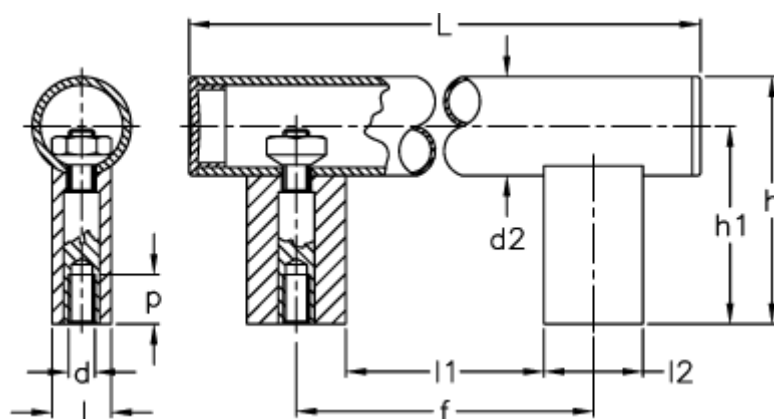

Article number: 2304151516

Description: E+G Tubular handle
M.1066 BM/30-400 CLEAN

Measures

$d_2 = 30$

$d\ 6H = M8$

$f = 400 \pm 1$

$h = 75$

$h_1 = 60$

$l = 18$

$L = 465$

$l_1 = 370$

$l_2 = 30$

$p = 15$